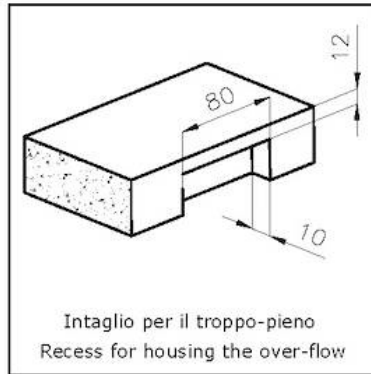

Basket 3,5" waste fitting

The drain is equipped with a large 3.5" drain, with the practical basket cap that prevents the discharge of solid parts.

Gold

The Gold finish is obtained by treating the steel with a physical process called PVD (Physical Vacuum Deposition) which deposits particles of noble metals on the surface. The result is a unique and refined aesthetic effect, and an improvement in the mechanical properties of the steel that is more resistant to shocks and scratches.

High thickness

1mm thick steel. A significant thickness, which guarantees the maximum sturdiness and durability.

TECHNICAL DATA

FT

Cut out size
Dimensioni per foratura top

FTS

Cut out size
Dimensioni per foratura top