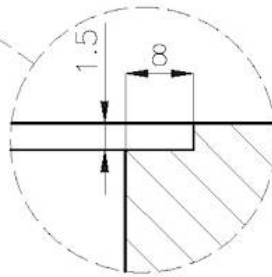

Coloring Gold

Base 45 cm

Dimensions \varnothing 425

Bowl dimension \varnothing 380mm

Number of bowls 1 bowl

Built-in hole

[View technical data sheet](#)

Standard fittings

High thickness

1mm thick steel. A significant thickness, which guarantees the maximum sturdiness and durability.

TECHNICAL DATA

FT

Cut out size
Dimensioni per foratura top

FTS

Cut out size
Dimensioni per foratura top