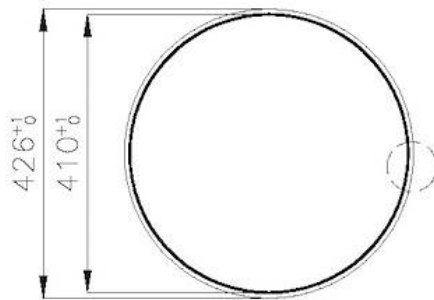

Coloring Gold

Base 45 cm

Dimensions \varnothing 425

Bowl dimension \varnothing 380mm

Number of bowls 1 bowl

Built-in hole

[View technical data sheet](#)

Standard fittings

Basket 3,5" waste fitting

The drain is equipped with a large 3.5" drain, with the practical basket cap that prevents the discharge of solid parts.

Gold

The Gold finish is obtained by treating the steel with a physical process called PVD (Physical Vacuum Deposition) which deposits particles of noble metals on the surface. The result is a unique and refined aesthetic effect, and an improvement in the mechanical properties of the steel that is more resistant to shocks and scratches.

High thickness

1mm thick steel. A significant thickness, which guarantees the maximum sturdiness and durability.

TECHNICAL DATA

FT

Cut out size
Dimensioni per foratura top

FTS

Cut out size
Dimensioni per foratura top